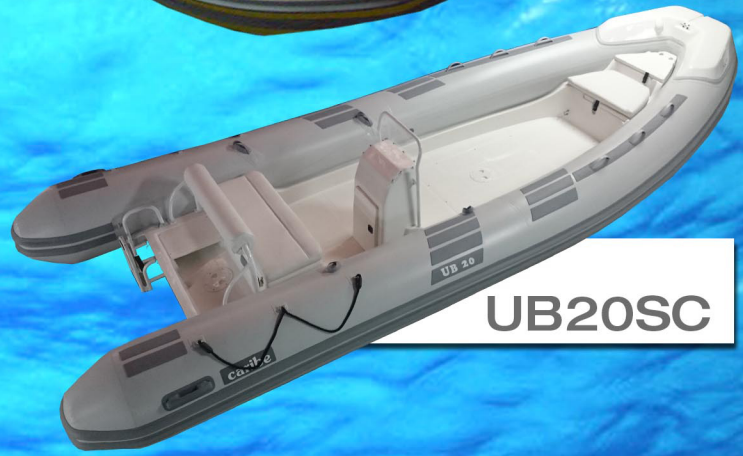

**DL20**

**DL20OPEN**

**UB20B**

**UB20SC**

**DL20 bow step**

**DL20 console front seat**

**DL20 ice box**

**DL20 ladder**

**UB20 bow storage**

## Technical specifications

Model	Overall Length	Overall Beam	Inside Length	Inside Beam	Air chambers	Tubes Ø	Weight	Max person	Max Load	Max HP/KW	Engine shaft	Lifting Points	Open Deck	Seat / Console	Fuel Tank	Water Tank / Shower	Rear Flat Seat	Rear Seat / Back Rest	Ice Box	Ladder	Bilge pump	Nav light	Bow Storage
<b>DL20</b>	6,05mt	2,48mt	4,74mt	1,20mt	4	0,61	500kg	12	1492kg	131KW	Long	4		X	X	X	X	X	X	X	X	X	X
	20'	8'2"	15'7"	4"					3289lb	175HP	20"												
<b>DL20 OPEN</b>	6,05mt	2,48mt	4,74mt	1,20mt	4	0,61	450kg	12	1492kg	131KW	Long	4		X	X			X	X	X	X	X	X
	20'	8'2"	15'7"	4"					3289lb	175HP	20"												
<b>UB20B</b>	6,05mt	2,43mt	4,74mt	1,20mt	4	0,61	400kg	12	1492kg	131KW	Long	4	X		X					X			X
	20'	8'	15'7"	4"					3289lb	175HP	20"												
<b>UB20SC</b>	6,05mt	2,43mt	4,74mt	1,20mt	4	0,61	420kg	12	1492kg	131KW	Long	4		X	X			X					X
	20'	8'	15'7"	4"					3289lb	175HP	20"												