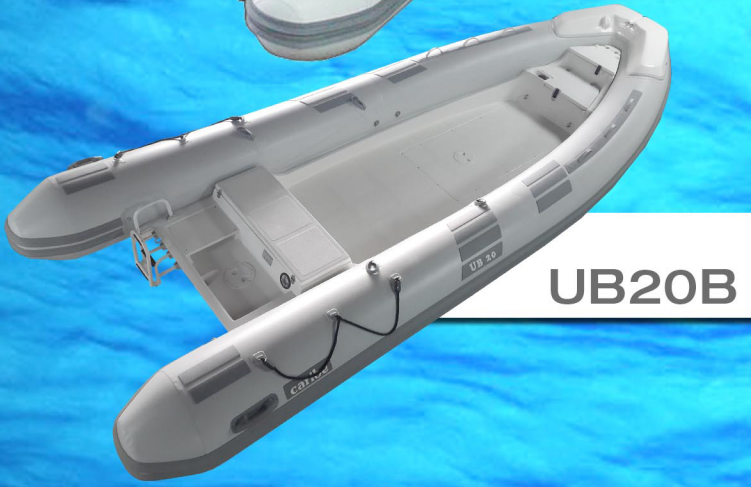

**DL20**

**DL20OPEN**

**UB20B**

**UB20SC**

**DL20 bow step**

**DL20 console front seat**

**DL20 ice box**

**DL20 ladder**

**UB20 bow storage**

## Technical specifications

Model	Overall Length	Overall Beam	Inside Length	Inside Beam	Air chambers	Tubes Ø	Weight	Max person	Max Load	Max HP/KW	Engine shaft	Lifting Points	Open Deck	Seat / Console	Fuel Tank	Water Tank / Shower	Rear Flat Seat	Rear Seat / Back Rest	Ice Box	Ladder	Bilge pump	Nav light	Bow Storage
<b>DL20</b>	6,05mt	2,48mt	4,74mt	1,20mt	4	0,61	500kg	12	1492kg	131KW	Long	4		X	X	X	X	X	X	X	X	X	X
	20'	8'2"	15'7"	4"					3289lb	175HP	20"												
<b>DL20 OPEN</b>	6,05mt	2,48mt	4,74mt	1,20mt	4	0,61	450kg	12	1492kg	131KW	Long	4		X	X			X	X	X	X	X	X
	20'	8'2"	15'7"	4"					3289lb	175HP	20"												
<b>UB20B</b>	6,05mt	2,43mt	4,74mt	1,20mt	4	0,61	400kg	12	1492kg	131KW	Long	4	X		X					X			X
	20'	8'	15'7"	4"					3289lb	175HP	20"												
<b>UB20SC</b>	6,05mt	2,43mt	4,74mt	1,20mt	4	0,61	420kg	12	1492kg	131KW	Long	4		X	X			X					X
	20'	8'	15'7"	4"					3289lb	175HP	20"												